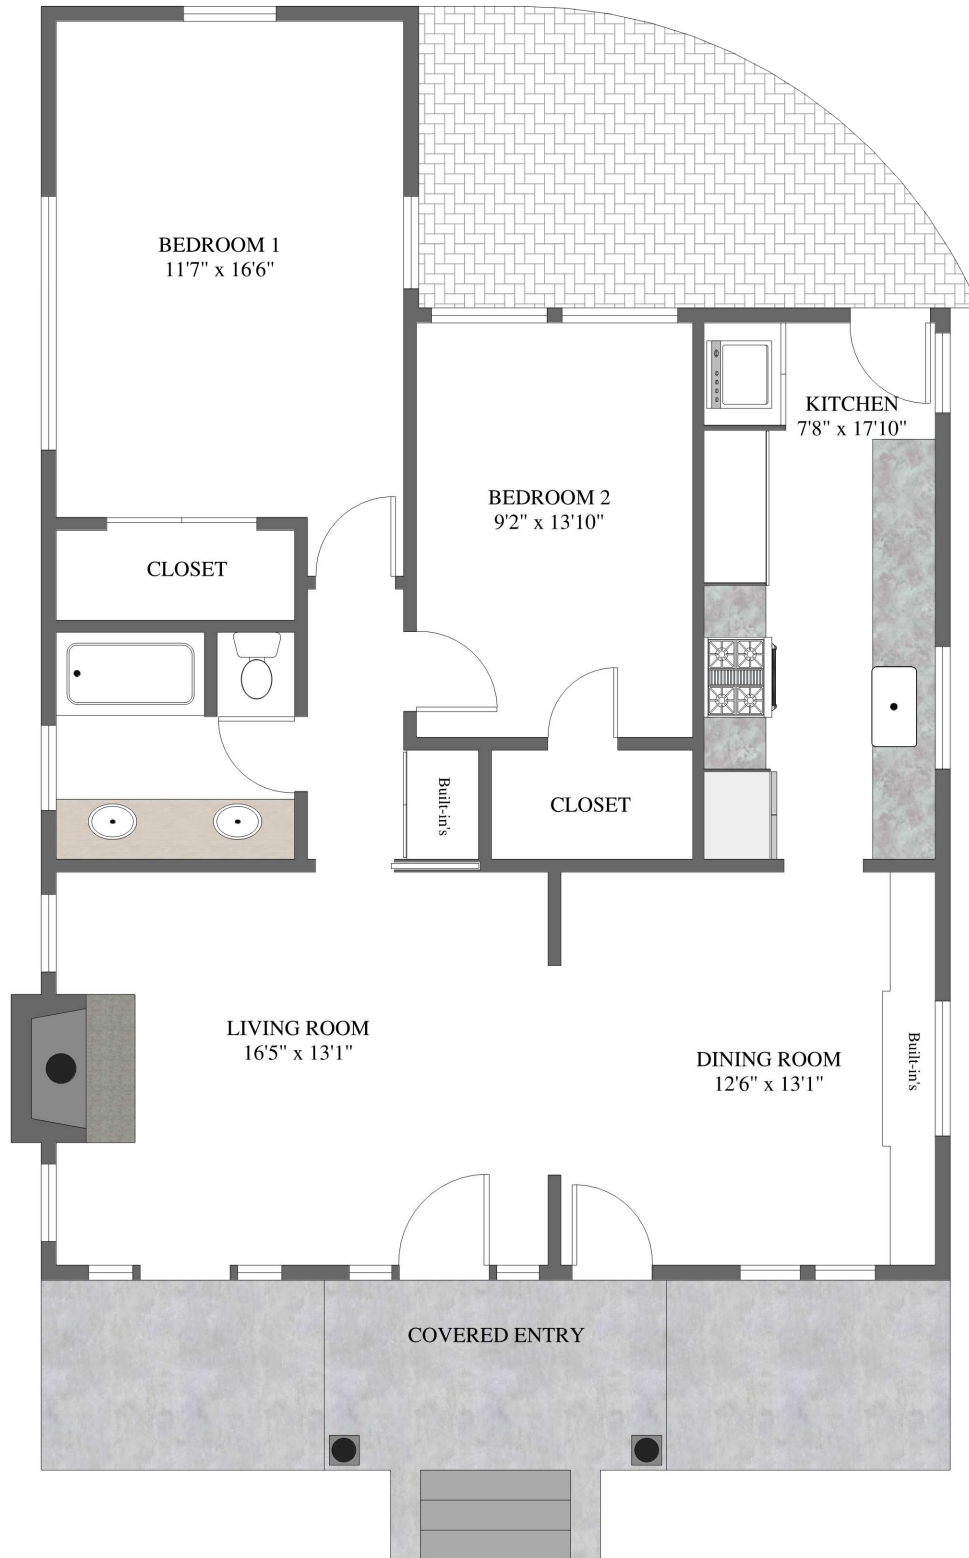

UPPER LEVEL ↗

Upper Level gross square footage.....891

LOWER LEVEL ↘

Lower Level gross square footage.....806

2827 SERENA RD
 SANTA BARBARA, CA 93105

ARMCS
 mark@armcs.biz
 805-448-1032
 Drawings are represented as accurate however no guarantee is made
 as to accuracy of any information. All measurements and square
 footages are approximate.

2829 SERENA RD
SANTA BARBARA, CA 93105

Residence gross square footage 1,080