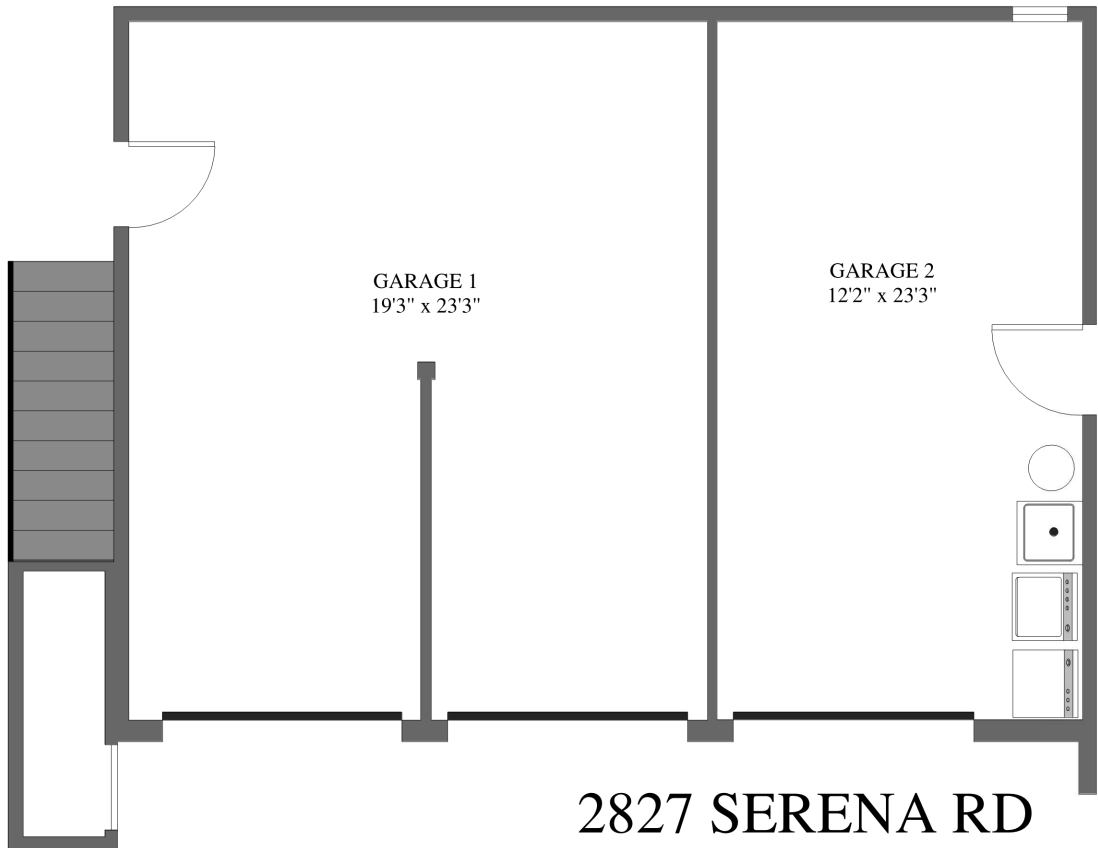

UPPER LEVEL ↗

Upper Level gross square footage.....891

LOWER LEVEL ↘

Lower Level gross square footage.....806

2827 SERENA RD
 SANTA BARBARA, CA 93105

ARMCS
 mark@armcs.biz
 805-448-1032
 Drawings are represented as accurate however no guarantee is made
 as to accuracy of any information. All measurements and square
 footages are approximate.

2829 SERENA RD
SANTA BARBARA, CA 93105

Residence gross square footage 1,080